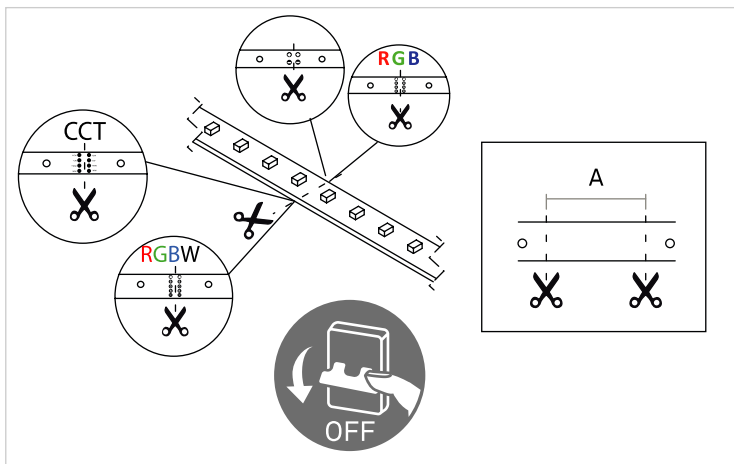

STRIPLIGHT

45.09.24

	BASIC	IP65	WHITE	NOT INCLUDED
			RGB	
	PERFORMANCE	IP20	WHITE	INCLUDED
			RGB	
IP65		WHITE		
		RGB		
IP20	WHITE			
	RGB			

WHITE

ON / OFF

DIMMING WITH REMOTE CONTROL

WHITE

1-10V

DALI

RGB / RGBW

Remote control

Wall tactile screen (PWM controller)

Wall tactile screen (DMX controller)

TUNABLE WHITE

PWM Controller