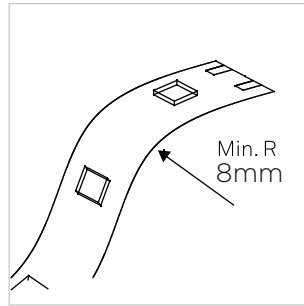

STRIPLIGHT

45.09.24

	BASIC	IP65	WHITE	NOT INCLUDED
			RGB	
	PERFORMANCE	IP20	WHITE	INCLUDED
			RGB	
IP65		WHITE		
		RGB		
IP20	WHITE			
	RGB			

WHITE

ON / OFF

DIMMING WITH REMOTE CONTROL

WHITE

1-10V