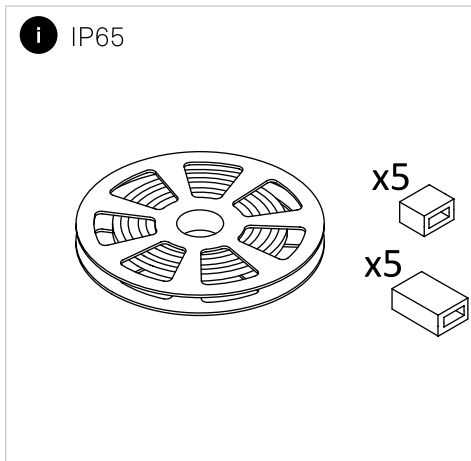

STRIPLIGHT

45.09.24

	BASIC	IP65	WHITE	NOT INCLUDED
			RGB	
	PERFORMANCE	IP20	WHITE	INCLUDED
			RGB	
IP65		WHITE		
		RGB		
IP20	WHITE			
	RGB			

WHITE

ON / OFF

DIMMING WITH REMOTE CONTROL

WHITE

1-10V