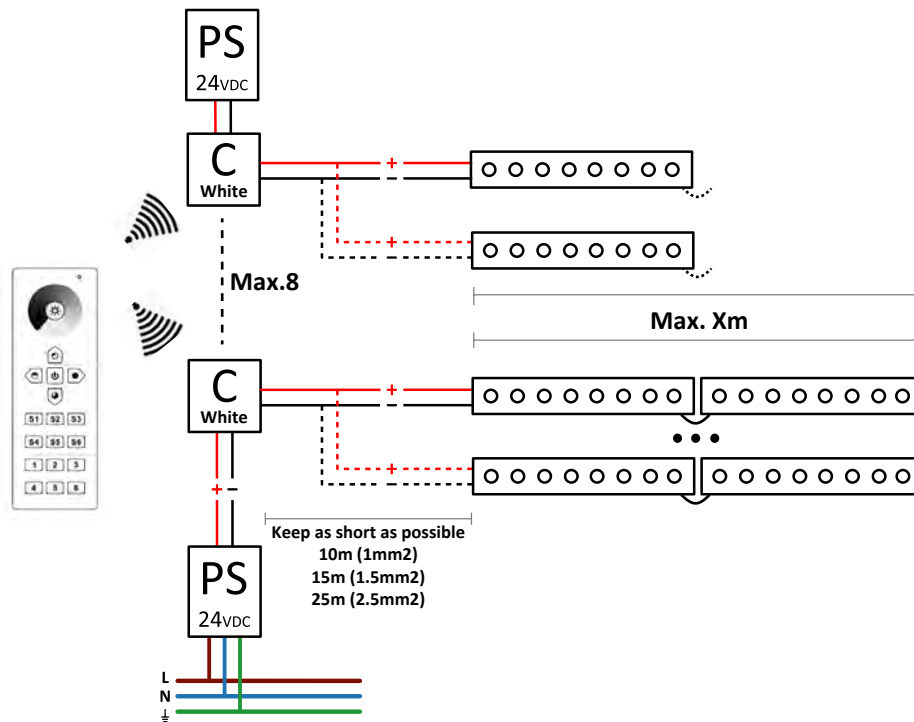

STRIPLIGHT

45.09.24

	BASIC	IP65	WHITE	NOT INCLUDED
			RGB	
	PERFORMANCE	IP20	WHITE	INCLUDED
			RGB	
IP65		WHITE		
		RGB		
IP20	WHITE			
	RGB			

WHITE

ON / OFF

DIMMING WITH REMOTE CONTROL

WHITE

1-10V

DALI

RGB / RGBW

Remote control

Wall tactile screen (PWM controller)

Wall tactile screen (DMX controller)

TUNABLE WHITE

PWM Controller