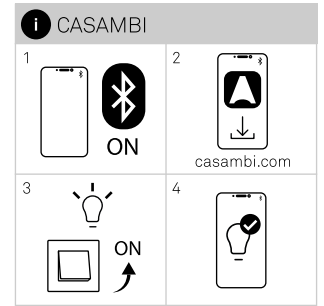

STRIPLIGHT

45.09.24

	BASIC	IP65	WHITE	NOT INCLUDED
			RGB	
	PERFORMANCE	IP20	WHITE	INCLUDED
			RGB	
IP65		WHITE		
		RGB		
IP20	WHITE			
	RGB			

WHITE

ON / OFF

DIMMING WITH REMOTE CONTROL

WHITE

1-10V

DALI

RGB / RGBW

Remote control

Wall tactile screen (PWM controller)

Wall tactile screen (DMX controller)

TUNABLE WHITE

PWM Controller