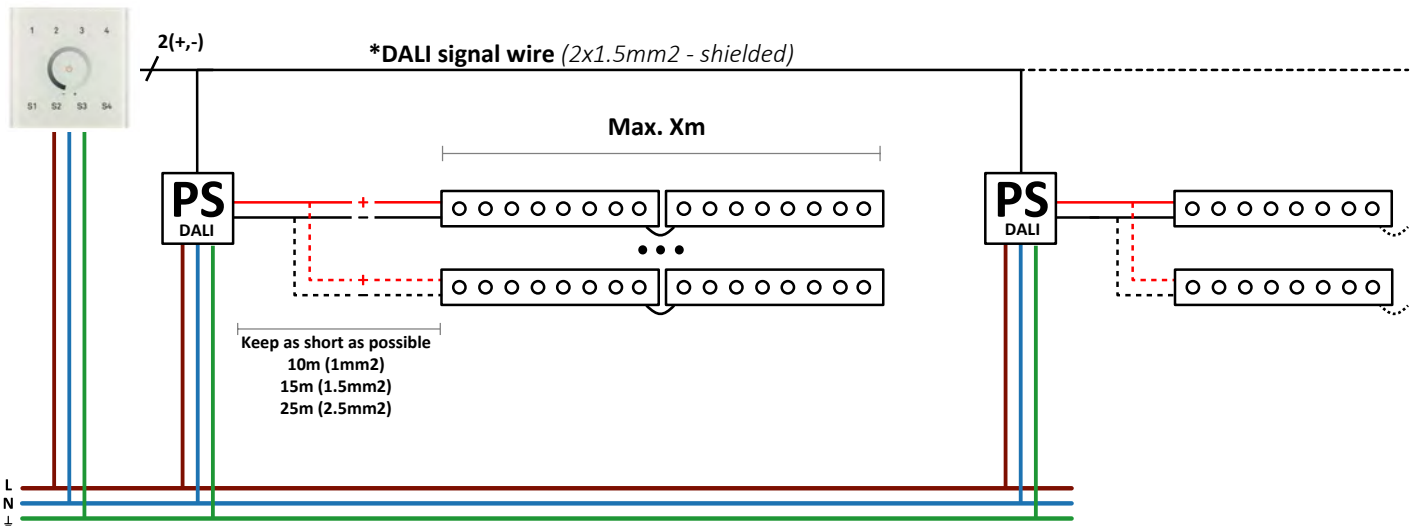

STRIPLIGHT

45.09.24

	BASIC	IP65	WHITE	NOT INCLUDED
			RGB	
	PERFORMANCE	IP20	WHITE	INCLUDED
			RGB	
IP65		WHITE		
		RGB		
IP20	WHITE			
	RGB			

WHITE

ON / OFF

DIMMING WITH REMOTE CONTROL

WHITE

1-10V

DALI

RGB / RGBW

Remote control

Wall tactile screen (PWM controller)

Wall tactile screen (DMX controller)

TUNABLE WHITE

PWM Controller