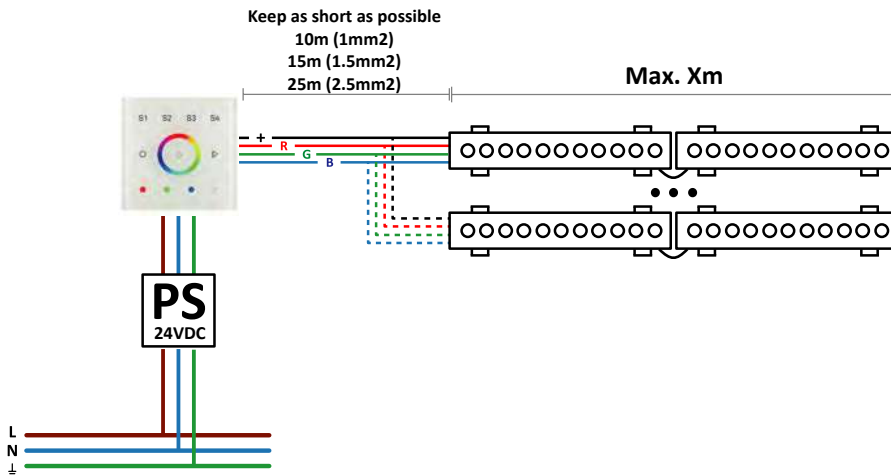

STRIPLIGHT

45.09.24

	BASIC	IP65	WHITE	NOT INCLUDED
			RGB	
	PERFORMANCE	IP20	WHITE	INCLUDED
			RGB	
IP65		WHITE		
		RGB		
IP20	WHITE			
	RGB			

WHITE

ON / OFF

DIMMING WITH REMOTE CONTROL

WHITE

1-10V

DALI

RGB / RGBW

Remote control

Wall tactile screen (PWM controller)

Wall tactile screen (DMX controller)

TUNABLE WHITE

PWM Controller