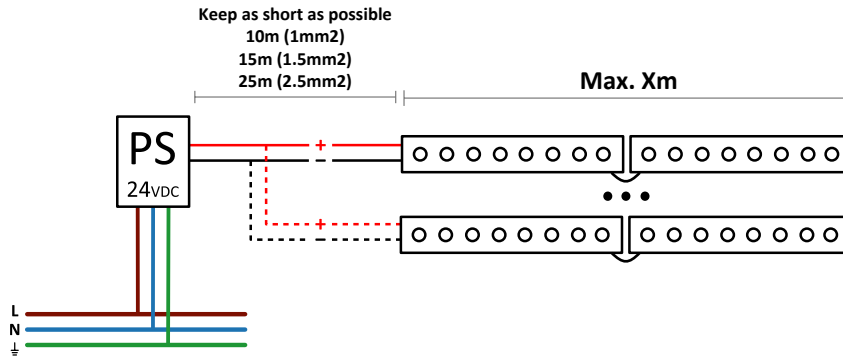

STRIPLIGHT

45.09.24

	BASIC	IP65	WHITE	NOT INCLUDED
			RGB	
	PERFORMANCE	IP20	WHITE	INCLUDED
			RGB	
IP65		WHITE		
		RGB		
IP20	WHITE			
	RGB			

WHITE

ON / OFF

DIMMING WITH REMOTE CONTROL

WHITE

1-10V