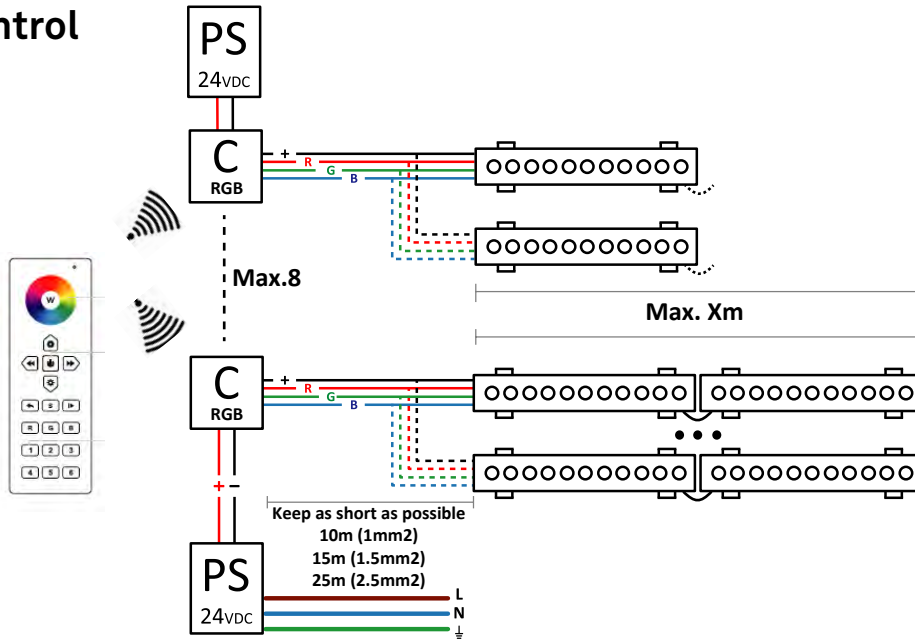

STRIPLIGHT

45.09.24

	BASIC	IP65	WHITE	NOT INCLUDED
			RGB	
	PERFORMANCE	IP20	WHITE	INCLUDED
			RGB	
IP65		WHITE		
		RGB		
IP20	WHITE			
	RGB			

WHITE

ON / OFF

DIMMING WITH REMOTE CONTROL

WHITE

1-10V

DALI

RGB / RGBW

Remote control

Wall tactile screen (PWM controller)

Wall tactile screen (DMX controller)

TUNABLE WHITE

PWM Controller