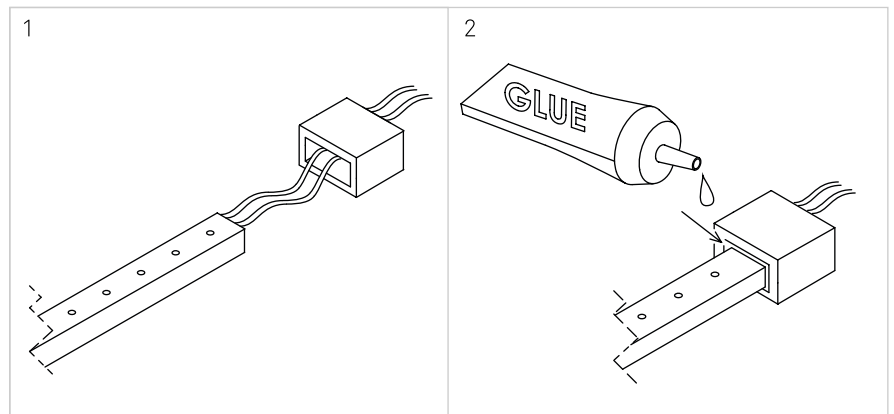

STRIPLIGHT

45.09.24

	BASIC	IP65	WHITE	NOT INCLUDED
			RGB	
	PERFORMANCE	IP20	WHITE	INCLUDED
			RGB	
IP65		WHITE		
		RGB		
IP20	WHITE			
	RGB			

WHITE

ON / OFF

DIMMING WITH REMOTE CONTROL

WHITE

1-10V