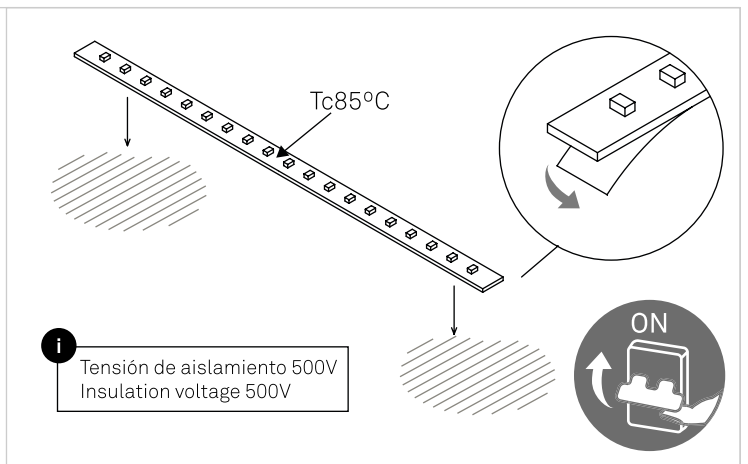

STRIPLIGHT

45.09.24

	BASIC	IP65	WHITE	NOT INCLUDED
			RGB	
	PERFORMANCE	IP20	WHITE	INCLUDED
			RGB	
IP65		WHITE		
		RGB		
IP20	WHITE			
	RGB			

WHITE

ON / OFF

DIMMING WITH REMOTE CONTROL

WHITE

1-10V

DALI

RGB / RGBW

Remote control

Wall tactile screen (PWM controller)

Wall tactile screen (DMX controller)

TUNABLE WHITE

PWM Controller