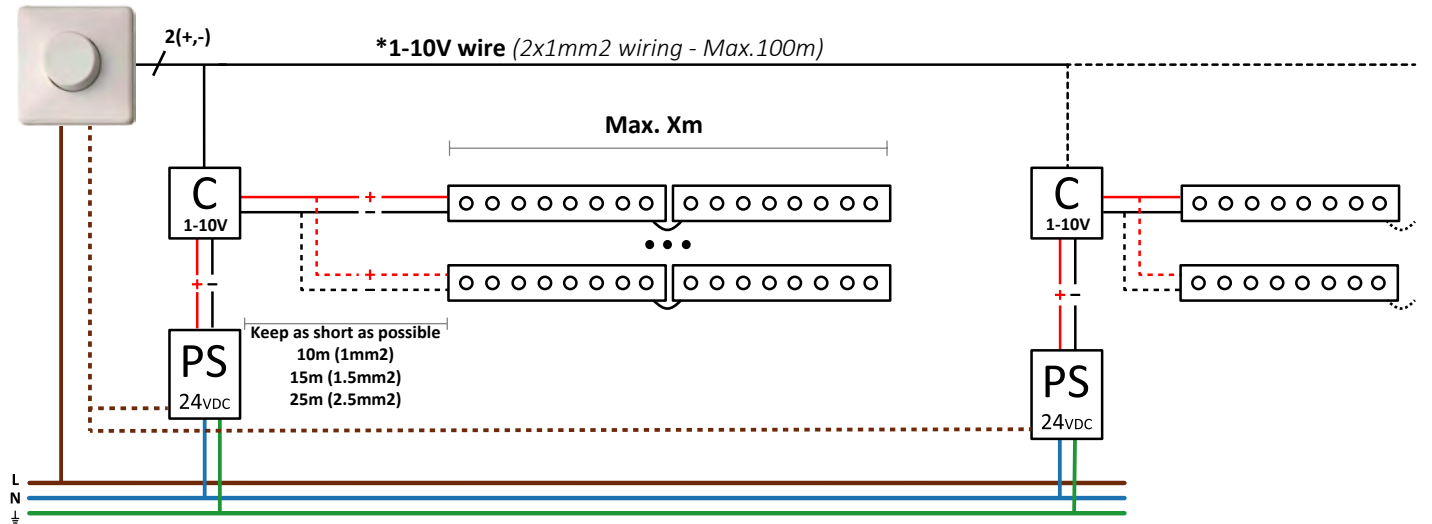

STRIPLIGHT

45.09.24

	BASIC	IP65	WHITE	NOT INCLUDED
			RGB	
	PERFORMANCE	IP20	WHITE	INCLUDED
			RGB	
IP65		WHITE		
		RGB		
IP20	WHITE			
	RGB			

WHITE

ON / OFF

DIMMING WITH REMOTE CONTROL

WHITE

1-10V

DALI

RGB / RGBW

Remote control

Wall tactile screen (PWM controller)

Wall tactile screen (DMX controller)

TUNABLE WHITE

PWM Controller