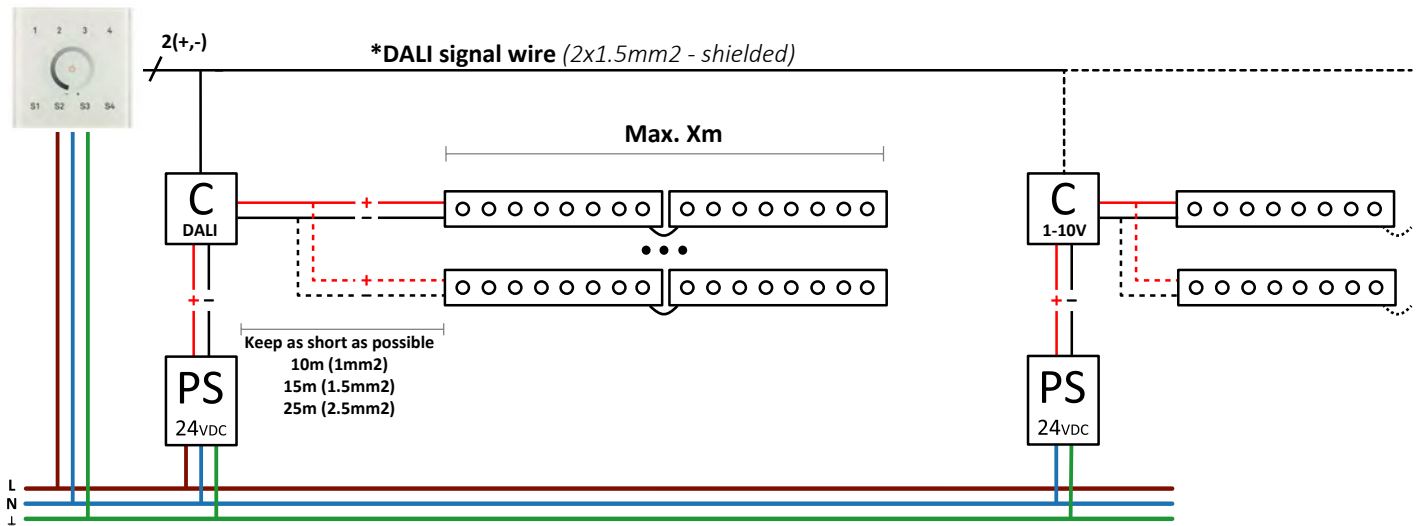

STRIPLIGHT

45.09.24

	BASIC	IP65	WHITE	NOT INCLUDED
			RGB	
	PERFORMANCE	IP20	WHITE	INCLUDED
			RGB	
IP65		WHITE		
		RGB		
IP20	WHITE			
	RGB			

WHITE

ON / OFF

DIMMING WITH REMOTE CONTROL

WHITE

1-10V

DALI

RGB / RGBW

Remote control

Wall tactile screen (PWM controller)

Wall tactile screen (DMX controller)

TUNABLE WHITE

PWM Controller