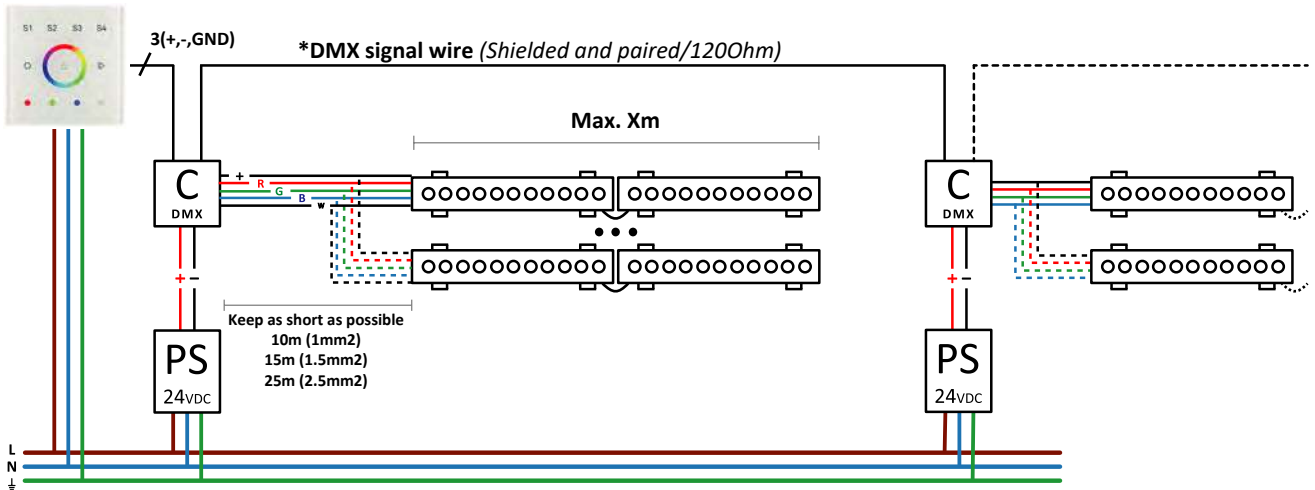

STRIPLIGHT

45.09.24

	BASIC	IP65	WHITE	NOT INCLUDED
			RGB	
	PERFORMANCE	IP20	WHITE	INCLUDED
			RGB	
IP65		WHITE		
		RGB		
IP20	WHITE			
	RGB			

WHITE

ON / OFF

DIMMING WITH REMOTE CONTROL

WHITE

1-10V

DALI

RGB / RGBW

Remote control

Wall tactile screen (PWM controller)

Wall tactile screen (DMX controller)

TUNABLE WHITE

PWM Controller